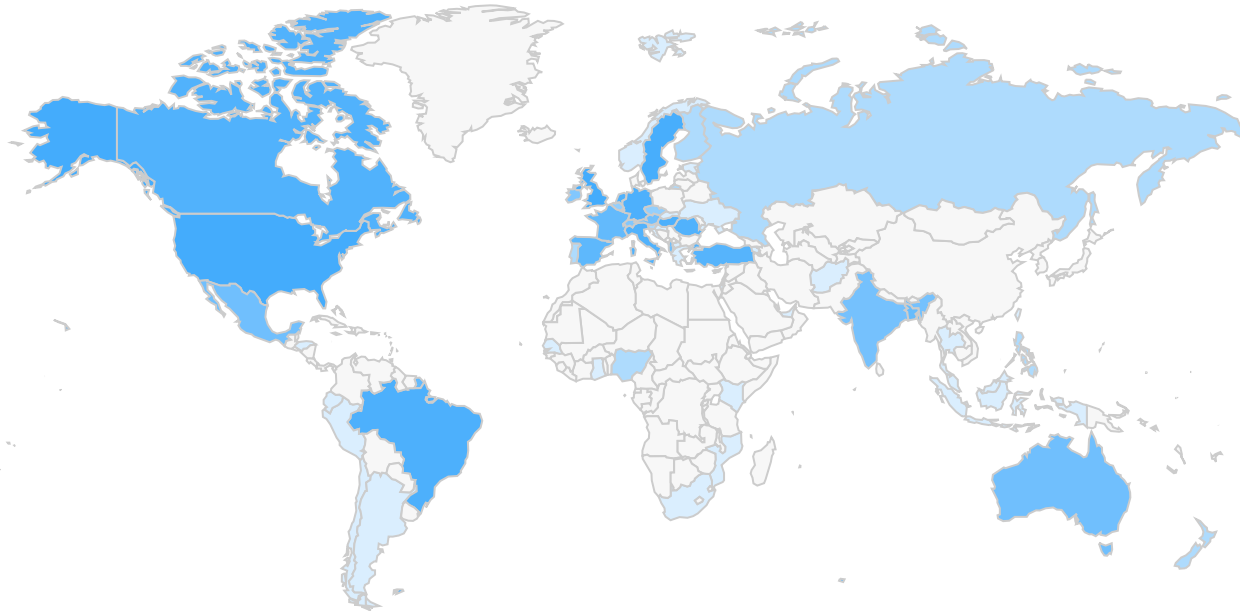

Top Languages

Nov 10, 2019 - Nov 12, 2019

The Top Language widget provides insight into how coverage is broken down by media outlet.

Top Locations

Nov 10, 2019 - Nov 12, 2019

The Top Locations widget provides insight into how coverage is broken down by country.

Heat Map

United States of Ameri...	78
United Kingdom	49
Sweden	35
Hungary	21
Germany	21

Nov 10, 2019 - Nov 12, 2019

The Heat Map widget provides insight into how media coverage is broken down by country.